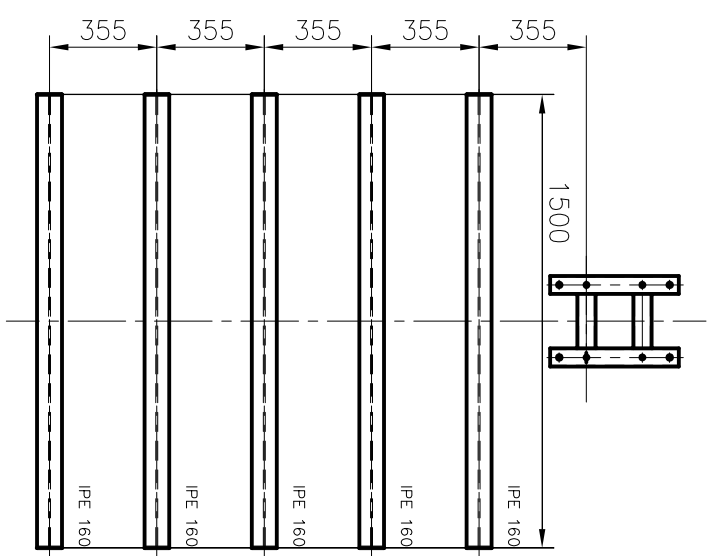

1

2

3

4

FRAME NOT INCLUDED
ONLY FOR INFORMATION

TOWER	A	B
EWK-E 225/3	570	2660
EWK-E 224/4	570	2660
EWK-E 225/5	950	2960

ESCALA
1:25
U.DIM. mm

EVAPORATIVE CONDENSER
EWK-E 225

PLANO: EWK-E 225