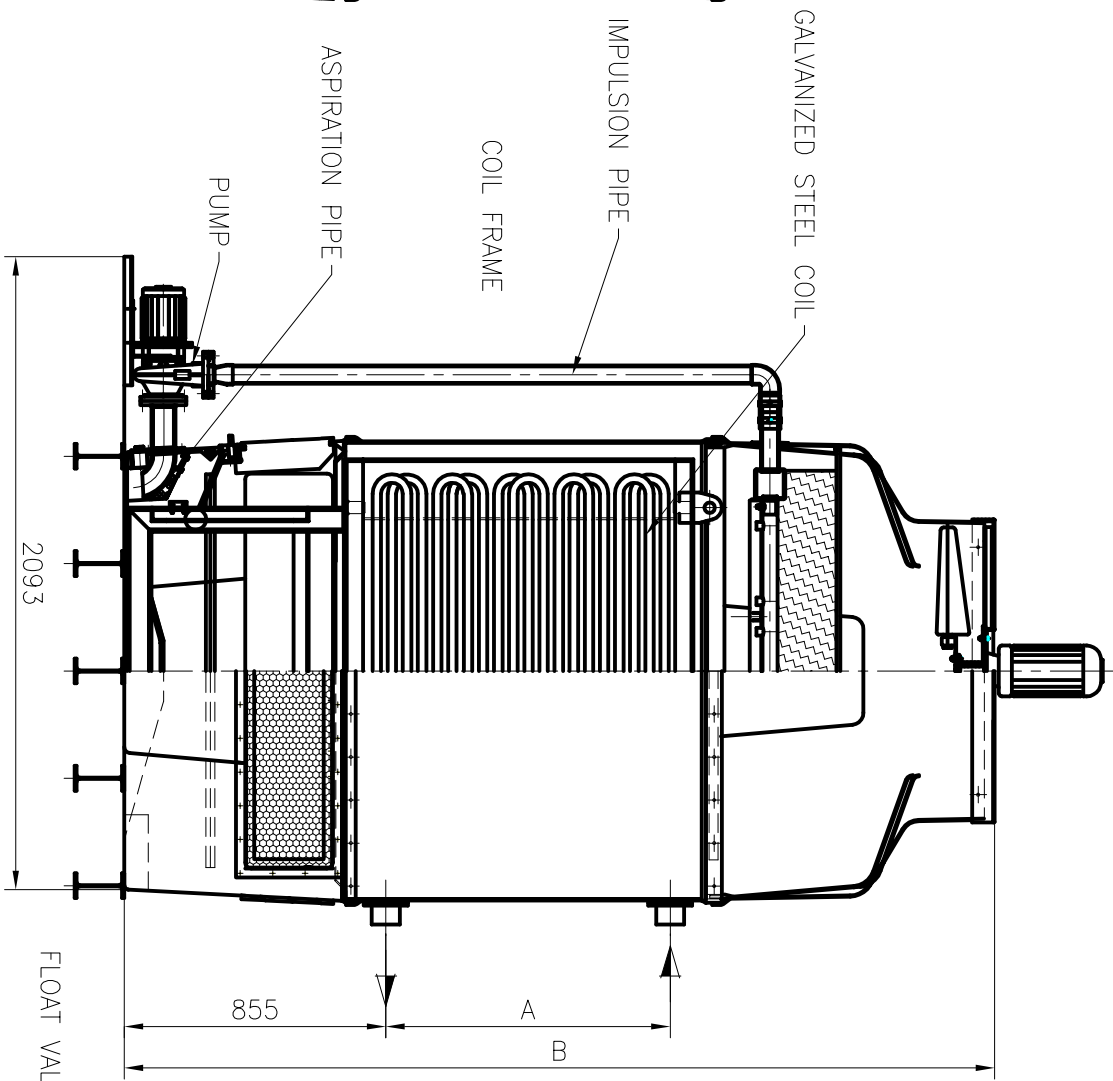

1

2

3

4

FRAME NOT INCLUDED
ONLY FOR INFORMATION

TOWER	A	B
EWK-E 225/3	570	2660
EWK-E 224/4	570	2660
EWK-E 225/5	950	2960

ESCALA
1:25
U.DIM. mm

EVAPORATIVE CONDENSER
EWK-E 225

PLANO: EWK-E 225