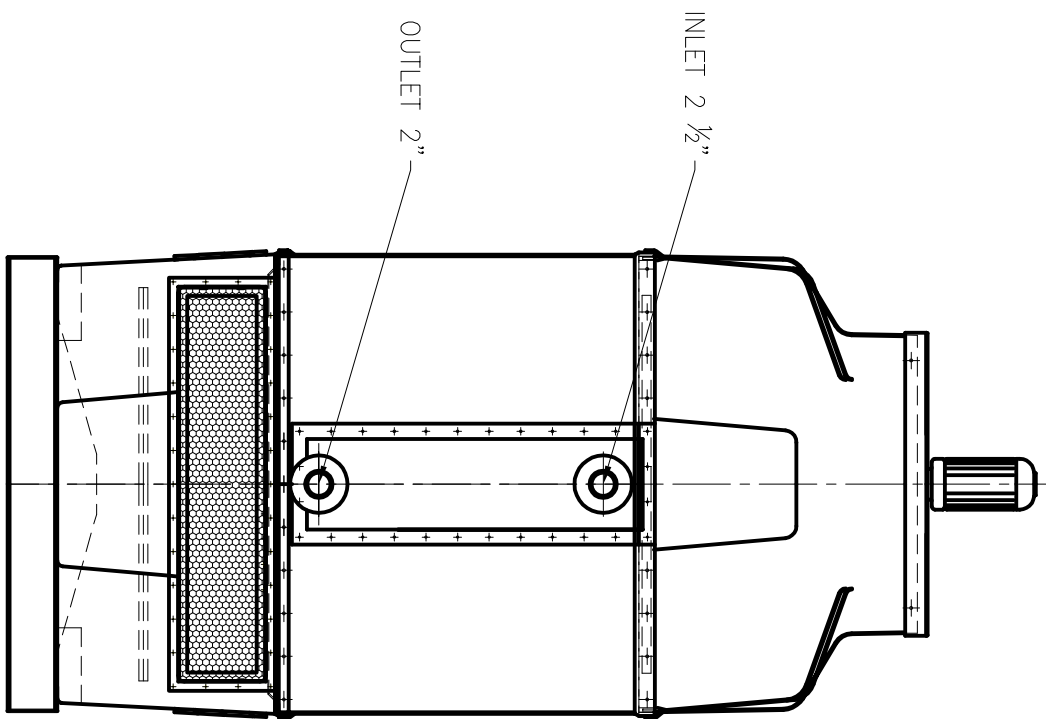

1

2

3

4

FRAME NOT INCLUDED
ONLY FOR INFORMATION

TOWER	A	B
EWK-E 225/3	570	2660
EWK-E 224/4	570	2660
EWK-E 225/5	950	2960

ESCALA
1:25
U.DIM. mm

EVAPORATIVE CONDENSER
EWK-E 225

PLANO: EWK-E 225