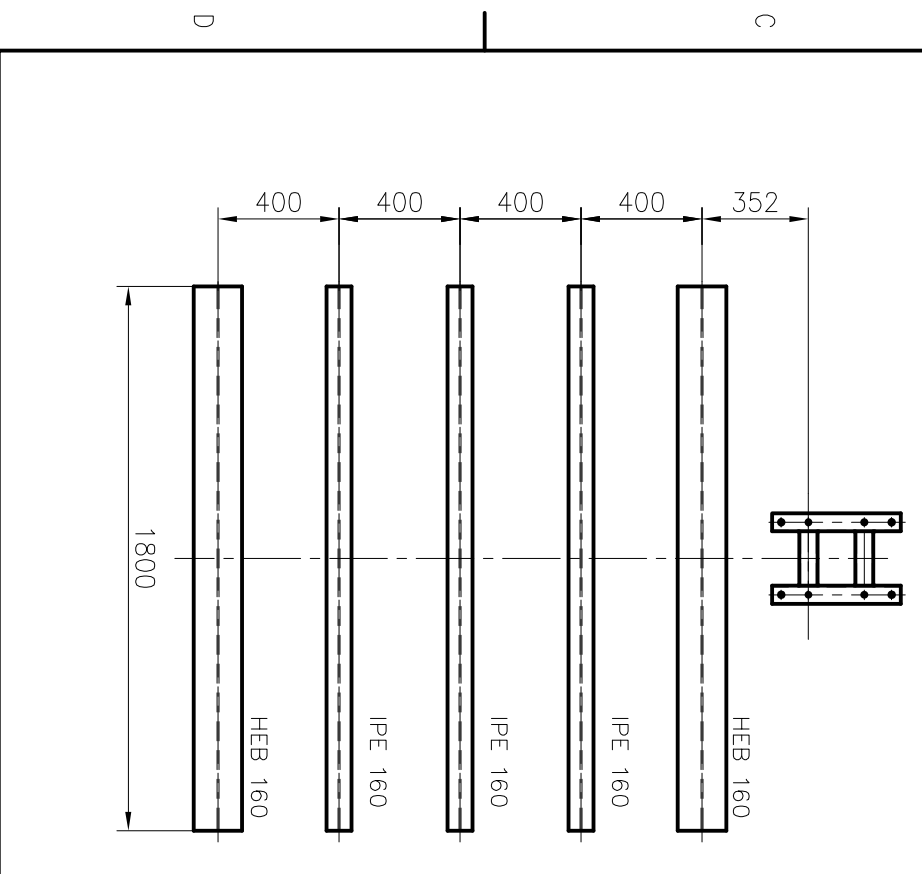

FRAME NOT INCLUDED
ONLY FOR INFORMATION

TOWER	A	B
EWK-C 324/4	760	2890
EWK-C 324/5	950	3190

ESCALA
1:25

U.DIM. mm

CLOSED CIRCUIT COOLING TOWER
EWK-C 324

PLANO: EWK-C 324